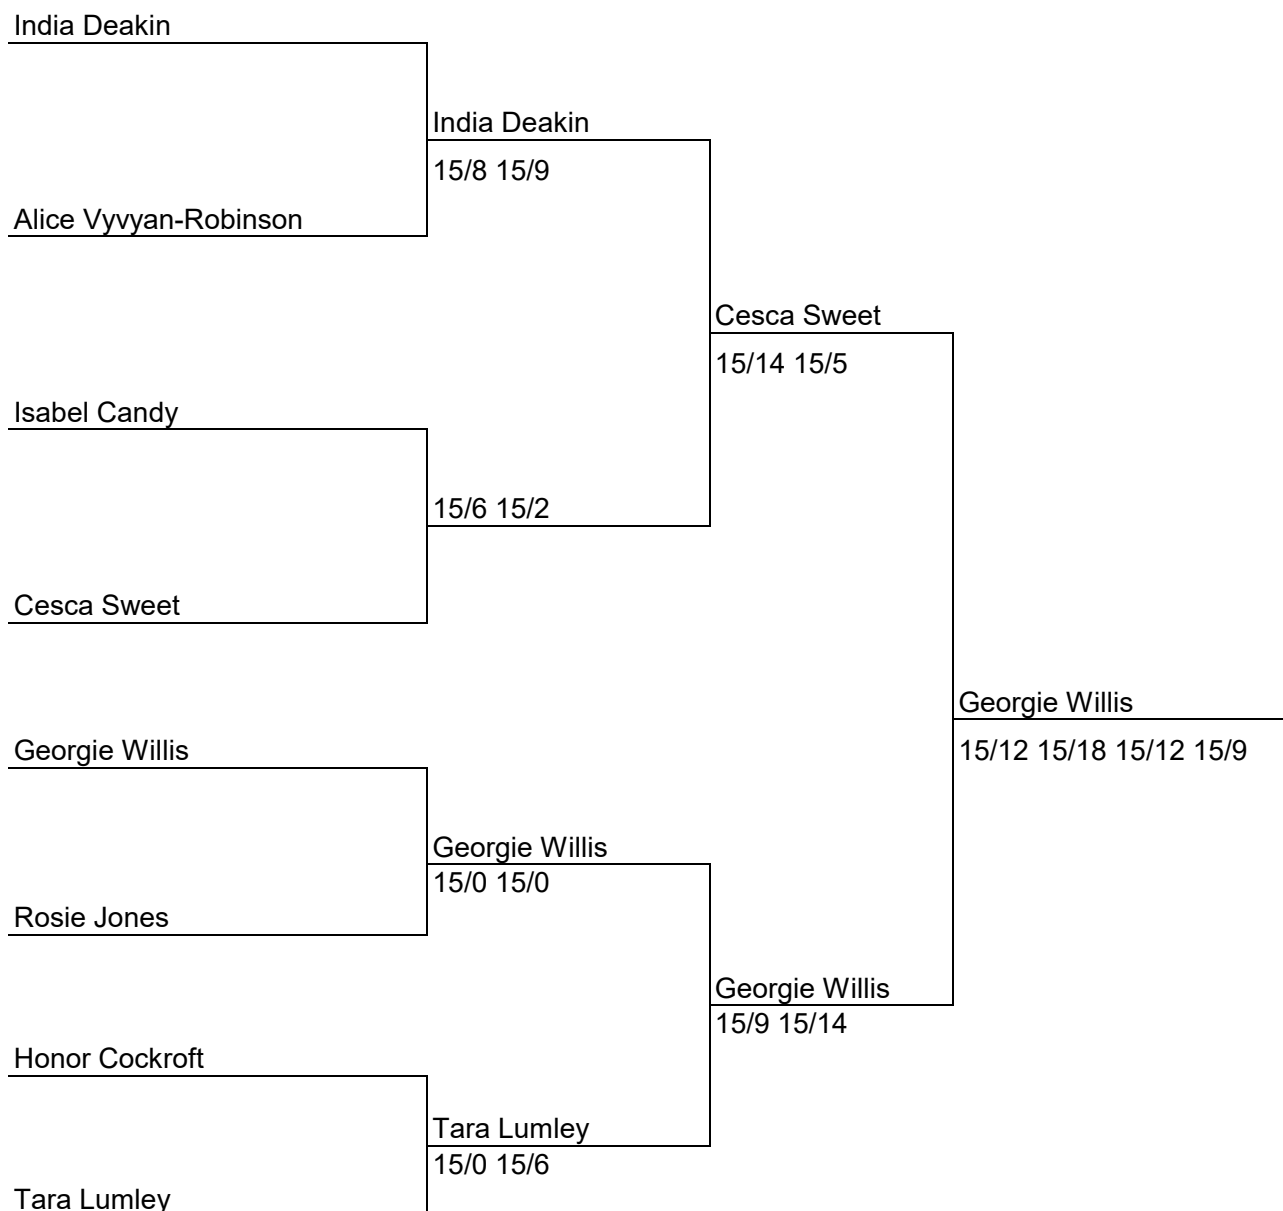

The winner of each group will be determined based on (1) matches won, (2) games won, (3) points won, (4) points lost

All matches will be played on the Championship court

Order of play

Time	Group	Player 1		Player 2	Date
10.30am	A	Isabel Hunt	bt	Eve Shenkman	9/15 15/13 15/8
11.00am	A	Isabel Hunt	bt	Millie Broom	15/4 15/5
11.30am	A	Isabel Candy	bt	Millie Broom	15/5 15/3
12.00pm	A	Isabel Candy	bt	Eve Shenkman	15/10 15/8
12.30pm	A	Eve Shenkman	bt	Millie Broom	15/0 15/2
1.00pm	A	Isabel Candy	bt	Isabel Hunt	15/4 15/8
1.30pm	B	Honor Cockroft	bt	Teya Jones	15/7 15/0
2.00pm	B	Teya Jones	bt	Caitlin Baty	15/0 15/4
2.30pm	B	Georgie Gunn	bt	Caitlin Baty	15/1 15/1
3.00pm	B	Honor Cockroft	bt	Georgie Gunn	5/15 15/8 15/6
3.30pm	B	Honor Cockroft	bt	Caitlin Baty	15/5 15/0
4.00pm	B	Georgie Gunn	bt	Teya Jones	15/5 15/1
09.00am	C	Alice Vyvyan-Robinson	bt	Olivia Vyvyan-Robinson	15/0 15/0
09.30am	C	Lily Sutton	bt	Lily Nicholson	15/2 12/15 15/1
10.00am	C	Isy Yardley	bt	Olivia Vyvyan-Robinson	15/8 17/14
10.30am	C	Alice Vyvyan-Robinson	bt	Lily Nicholson	15/2 15/3
11.00am	C	Isy Yardley	bt	Lily Nicholson	15/1 15/5
11.30am	C	Alice Vyvyan-Robinson	bt	Lily Sutton	15/0 15/0
12.00pm	C	Olivia Vyvyan-Robinson	bt	Lily Nicholson	15/7 15/11
12.30pm	C	Isy Yardley	bt	Lily Sutton	15/0 15/11
1.00pm	C	Olivia Vyvyan-Robinson	bt	Lily Sutton	11/15 15/10 15/1
1.30pm	C	Alice Vyvyan-Robinson	bt	Isy Yardley	15/7 15/7

All main draw matches are best of 3 games to 15, except for the final, which is best of 5 games to 15
All matches will be played on the Championship court